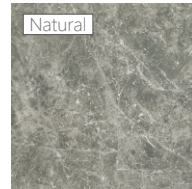

Pietra Di Cava

The Pietra di Cave series features the unique characteristic of multiple faces from a single stone, combining natural stone textures with the smooth touch of precious silk. This blend creates a stylish and trendy design for home interiors, making it a popular choice for space renovations.

C600752

A600752

Silver Mink

600711

C600711

A600711

Rosalia Grey

604326

C604326

A604326

Baltic Grey

600706

C600706

A600706

Flamed Brushed

Natural