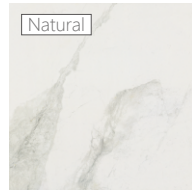

Pietra Di Cava

The Pietra di Cave series features the unique characteristic of multiple faces from a single stone, combining natural stone textures with the smooth touch of precious silk. This blend creates a stylish and trendy design for home interiors, making it a popular choice for space renovations.

Pietra Di Cava

(R10) (P3)

60x60 cm / 23.6x23.6"

(R11) (P5)

60x60 cm / 23.6x23.6"

60x60 cm / 23.6x23.6"

Perla Vernata

600752

C600752

A600752

Silver Mink

600711

C600711

A600711

Rosalia Grey

604326

C604326

A604326

Baltic Grey

600706

C600706

A600706

Flamed Brushed

Natural