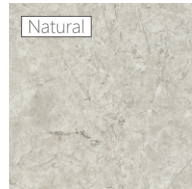

Pietra Di Cava

The Pietra di Cave series features the unique characteristic of multiple faces from a single stone, combining natural stone textures with the smooth touch of precious silk. This blend creates a stylish and trendy design for home interiors, making it a popular choice for space renovations.

C600752

A600752

Silver Mink

600711

C600711

A600711

Rosalia Grey

604326

C604326

A604326

Baltic Grey

600706

C600706

A600706

Flamed Brushed

Natural