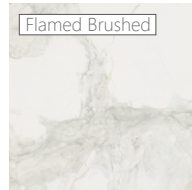

Pietra Di Cava

The Pietra di Cave series features the unique characteristic of multiple faces from a single stone, combining natural stone textures with the smooth touch of precious silk. This blend creates a stylish and trendy design for home interiors, making it a popular choice for space renovations.

Pietra Di Cava

(R10) (P3)

60x60 cm / 23.6x23.6"

(R11) (P5)

60x60 cm / 23.6x23.6"

60x60 cm / 23.6x23.6"

Perla Vernata

600752

C600752

A600752

Silver Mink

600711

C600711

A600711

Rosalia Grey

604326

C604326

A604326

Baltic Grey

600706

C600706

A600706

Flamed Brushed

Natural